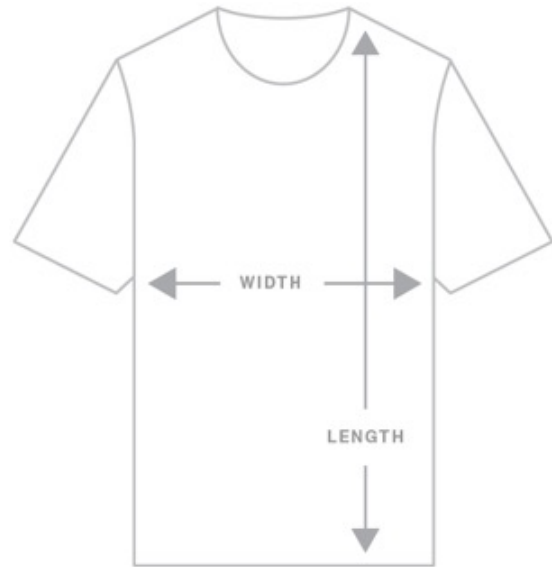

T-shirt Details

Womens Sizes

The Womens' available colours and sizes are summarised below.

SIZE GUIDE:

Please note that these measurements are a **½-chest ACTUAL T-shirt measurement.**

It is NOT your body measurement!

Grab your favourite T to work out what size you are!

REGULAR FIT Mid-weight 180gsm.

Colours: charcoal & white 100% cotton. The fabric is finely woven and combed.

Sorry gold is not available in Women's fit. Perhaps go to the Men's or Youth sizes.

REGULAR	XS	S	M	L	XL	2XL
Body width (cm)	45.4	48	50.5	53	55.5	58
Body length (cm)	63.5	64.5	65.5	66.5	67.5	68.5