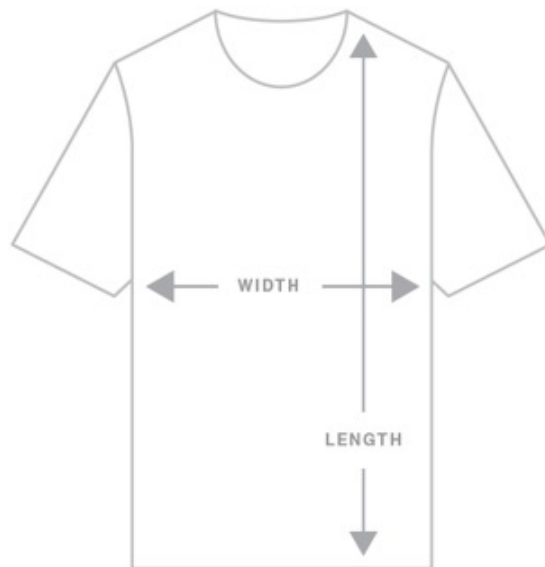

T-shirt Details

Mens Sizes

The Mens' available colours and sizes are summarised below.

SIZE GUIDE:

Please note that these measurements are a **½-chest ACTUAL T-shirt measurement.**

It is NOT your body measurement!

Grab your favourite T to work out what size you are!

REGULAR FIT Mid-weight 180gsm.

Colours: gold, charcoal & white 100% cotton. The fabric is finely woven and combed.

REGULAR	XS	S	M	L	XL	2XL	3XL
Body width (cm)	43	47	52	56.5	61	64	68
Body length (cm)	68	71	75	78.5	82	83.5	85