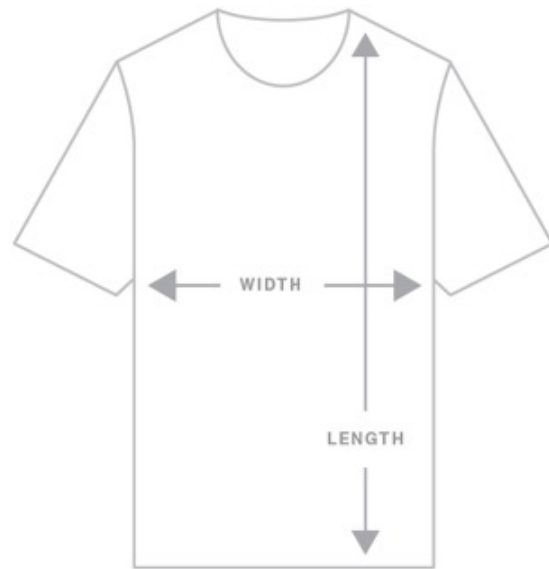

## Youth Sizes

The Youth colours and sizes are summarised below.

### SIZE GUIDE:

Please note that these measurements are a **½-chest ACTUAL T-shirt measurement.**

It is NOT your body measurement!

Grab your favourite T to work out what size you are!

\*\*\*\*\*

**REGULAR FIT** Mid-weight 180gsm.

**Colours: gold, charcoal & white** 100% cotton. The fabric is finely woven and combed.

**Apologies Size 10 in gold is out of stock**

Neck ribbing, side seamed, shoulder to shoulder tape, double needle hems, preshrunk to minimise shrinkage.

REGULAR	2	4	6	8	10	12	14	16
Body width (cm)	31	34	37	39.5	42	44.5	47	49.5
Body length (cm)	42	46	50	54	58	62	66	70

\*\*\*\*\*